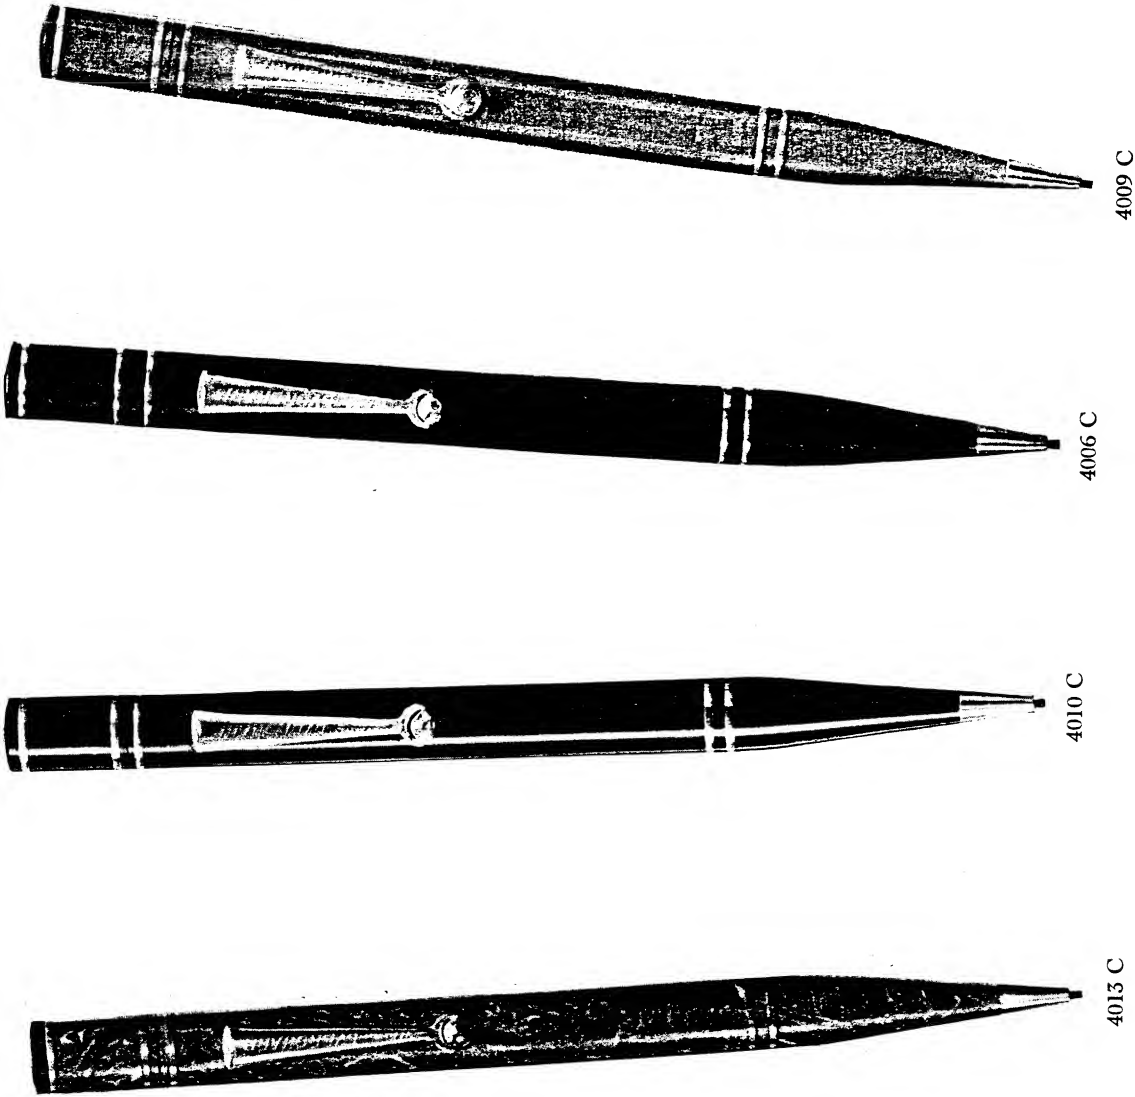

4009 C

4006 C

4010 C

4015 C